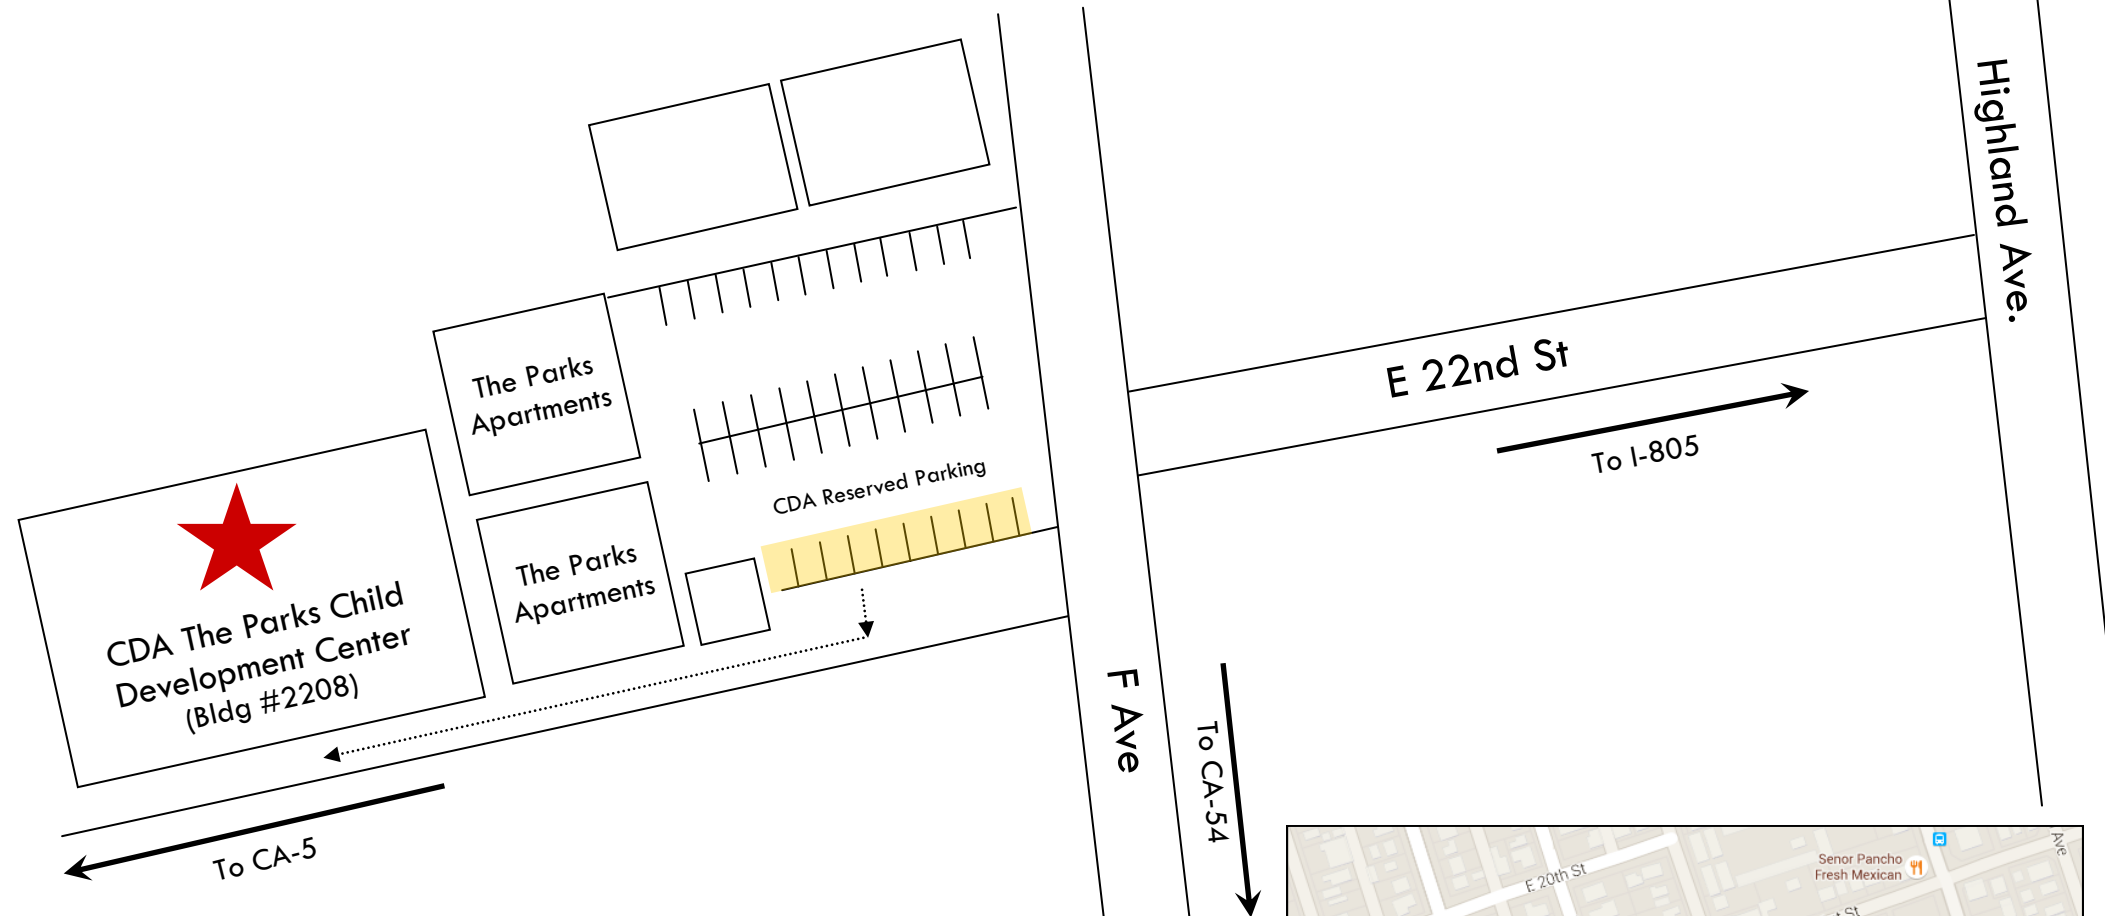

CDA The Parks Child Development Center

Directions:

From CA-54 West:

Take the Highland Ave. exit toward 4th Ave.
Turn right onto Highland Ave.
Turn left onto 22nd St.
Parking lot is straight ahead

From I-805 North:

Exit onto Sweetwater Rd.
Continue onto 30th St.
Turn right onto D Ave.
Turn right onto 24th St.
Turn left onto F Ave.
Drive 500 feet (past 1st parking area)
Parking lot is on your left